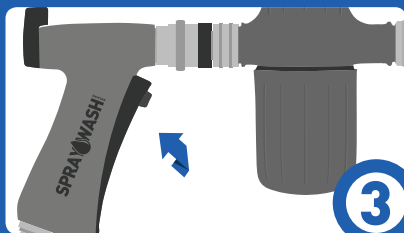

SPRAYWASH

SANITATION MADE EASY

HOW TO USE SPRAYWASH

1 Place 1 or 2 tablets in the SprayWash tablet container.

2 Connect to hose.

3 Pull the trigger.

4 Spray desired surfaces thoroughly and let it work. Avoid drying out on the surface.