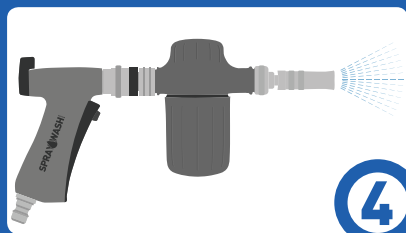

SPRAYWASH

SANITATION MADE EASY

HOW TO USE SPRAYWASH

1 Place 1 or 2 tablets in the SprayWash tablet container.

2 Connect to hose.

3 Pull the trigger.

4 Spray desired surfaces thoroughly and let it work. Avoid drying out on the surface.